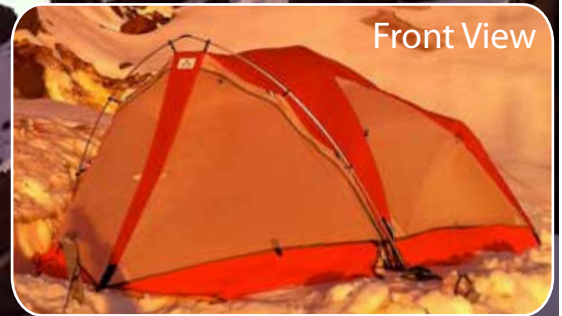

Specifications

Expedition tent with WebTruss Technology
2 Doors
Sleeps 3 to 4
Proprietary Ridge Clips
Snow Flaps
HiWind™ Kit Included

Poles

Easton 0.351" OD 7075-T9 Anodized Poles

WebTruss

70D Nylon 6 Ripstop, Silicone Coated

Fly

30D Nylon 6,6 Ripstop, Silicone Coated

Weight

9 lbs 9.6 oz (WebTruss, Body, and Fly)
2 lbs 6 oz (Poles)
12 oz (HiWind™ Kit)

Color

Orange and White

Floor Plan

HARDSHELL