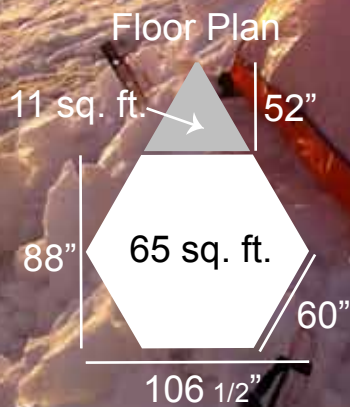

Color

Orange and White